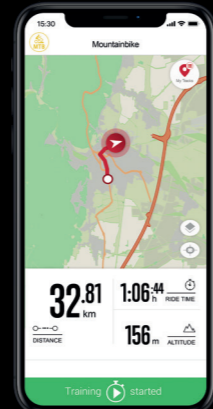

HIGHLIGHTS

Navigation

1.77" Color Display

E-Bike Ready

150+

Functions

Sensor support

Barometric Altitude

Smartphone connectivity

sigma.bike

SIGMA-ELEKTRO GmbH | Dr.-Julius-Leber-Str. 15 | 67433 Neustadt, Germany

PRODUCT VIDEO

SHARE WITH

and many more

CONTENTS

BLACK
SENSOR SET